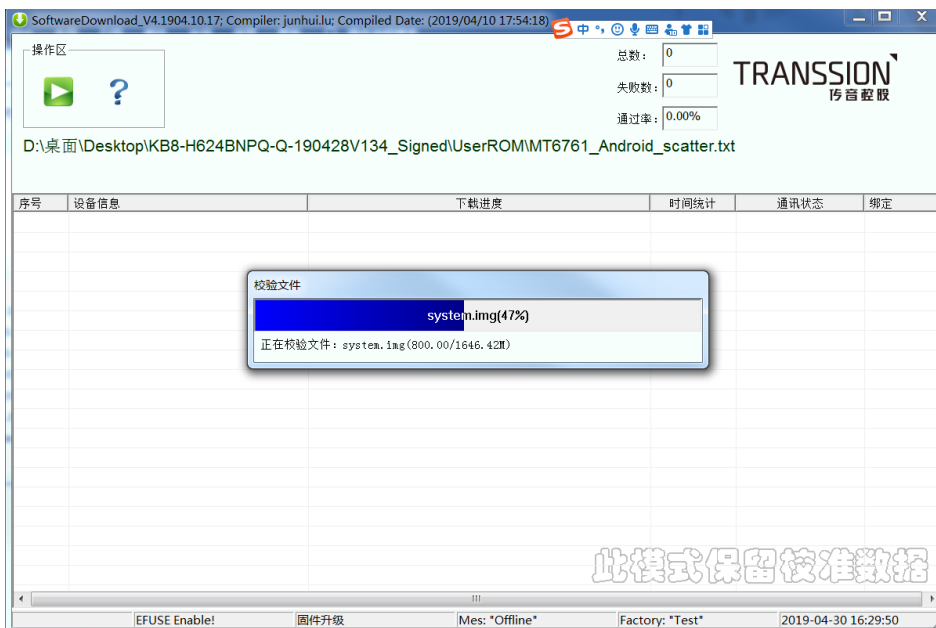

2.2 Tool loading SW

3.1 loading

2.3 Power off , connect phone via USB