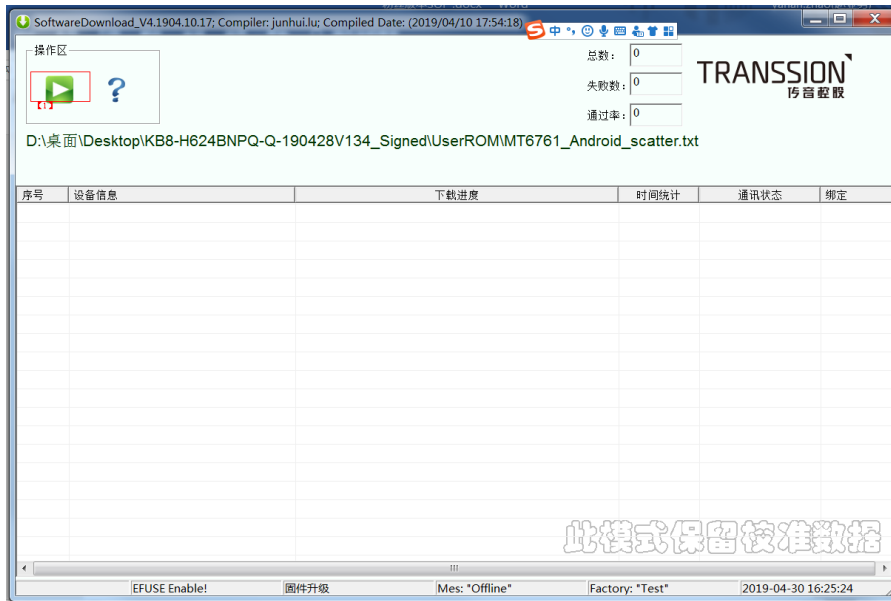

## 1. Tools

1.1 tools refer to picture 1.1:

 Driver_Auto_Installer_EXE_v5.1632.00	2019/4/30 16:18
 SWDTool	2019/4/30 16:14
 UserROM	2019/4/30 16:14
 SWDLoader.exe	2018/9/26 11:24

Picture 1.1 tools

1.2 Click the "SWDLoader.exe" button to open the download tool.

## 2. Download tools set

2.1 Click start button