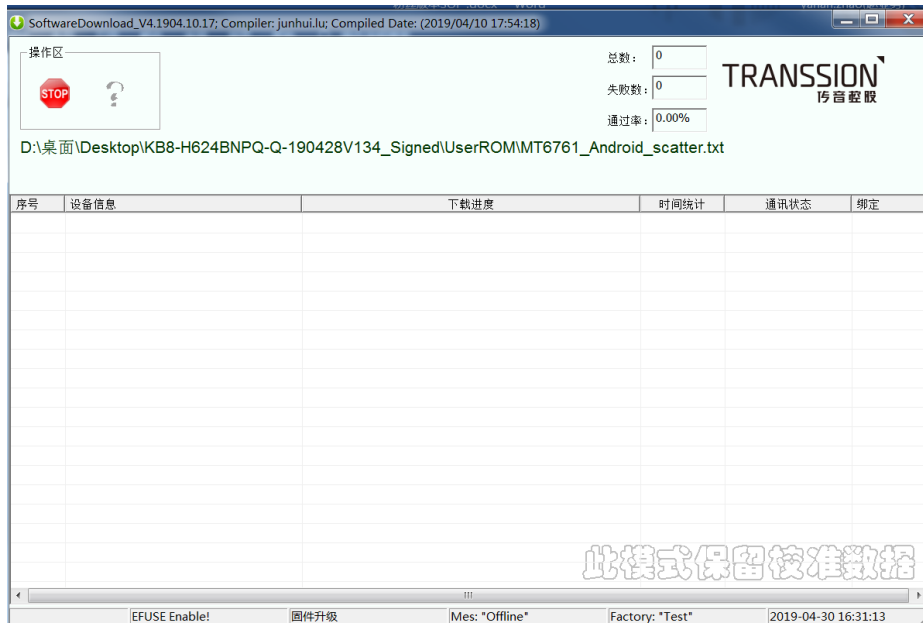

3.2 download

2.4 Download success

序号	设备信息	下载进度	时间统计	通讯状态	绑定
01	(COM3)MediaTek PreLoader USB VCOM (...)	[01]下载完成(100%)	00:01:50	[01]PASS(1/1)	PRELOADE.
02	(COM3)MediaTek PreLoader USB VCOM (...)				PRELOADE.

3.3 download success